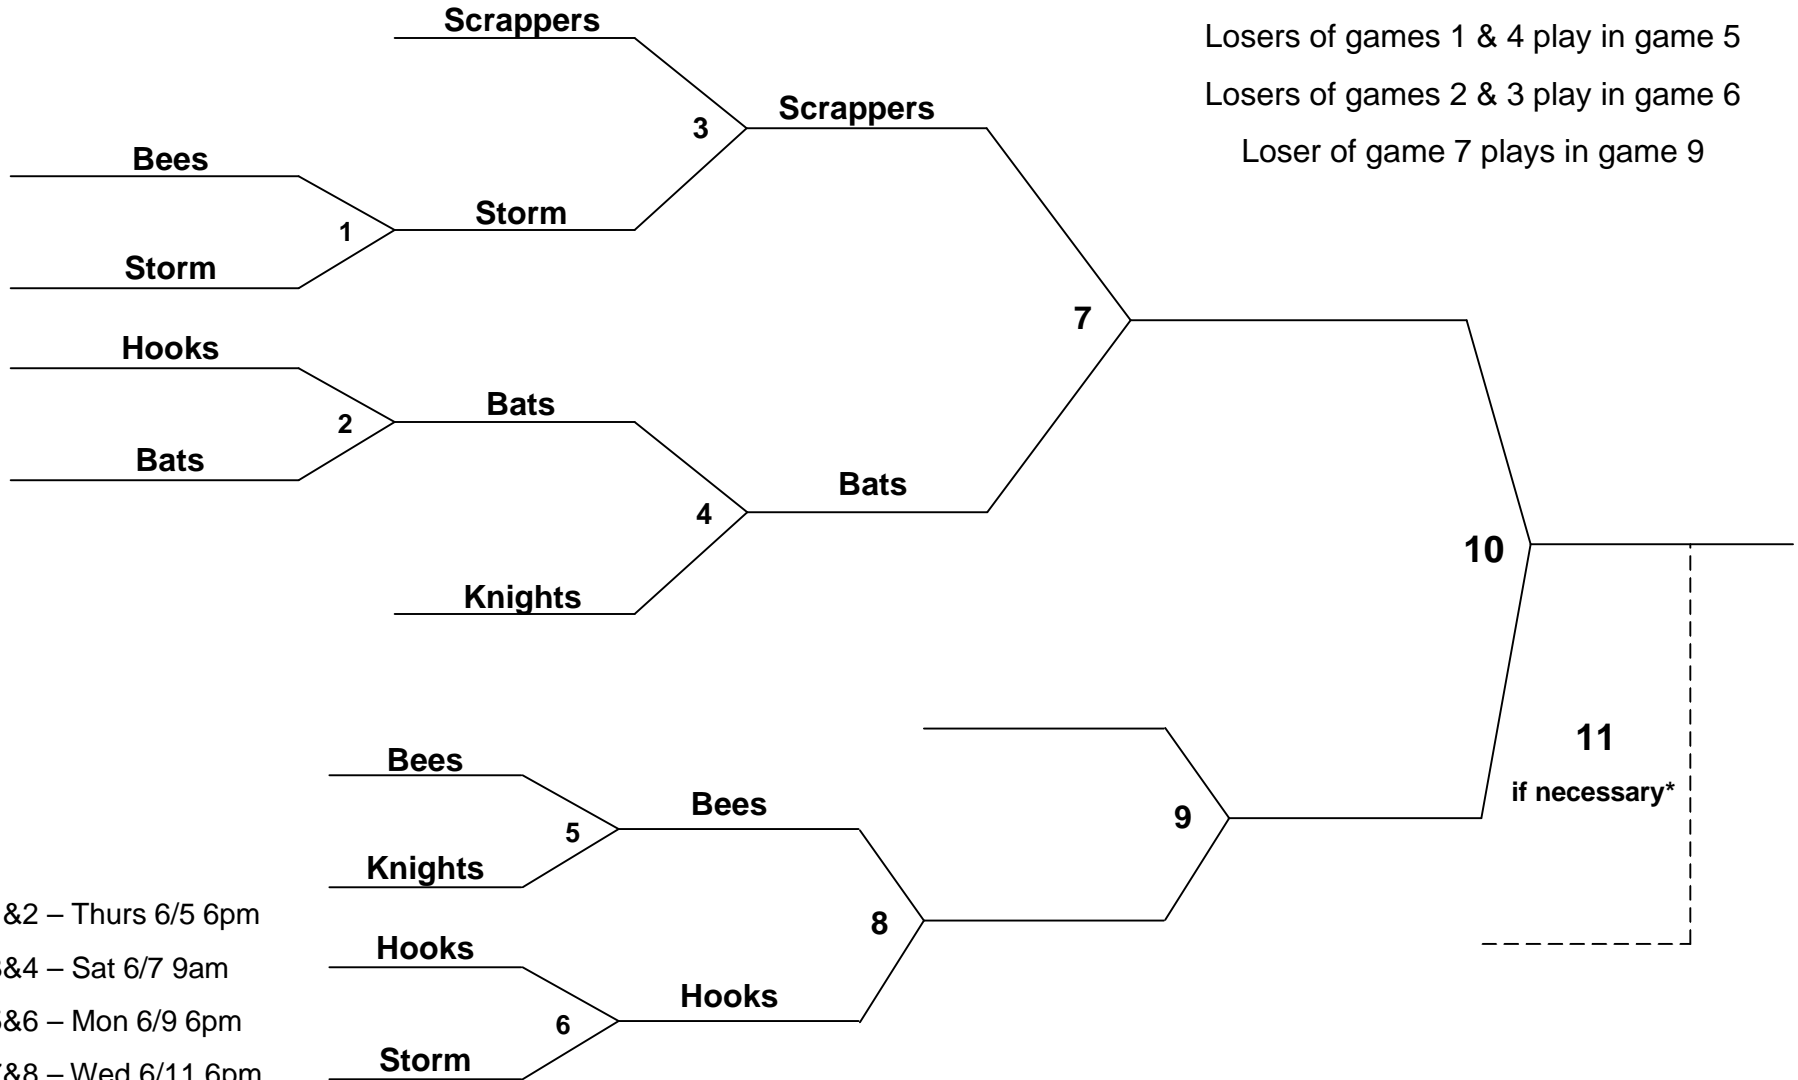

# Minor League Double Elimination Playoff

Gms 1&2 – Thurs 6/5 6pm

Gms 3&4 – Sat 6/7 9am

Gms 5&6 – Mon 6/9 6pm

Gms 7&8 – Wed 6/11 6pm

Gm 9 – Thurs 6/12 6pm

Gm 10 – Fri 6/13 6pm

Gm 11 – Sat 6/14 11am (if necessary)